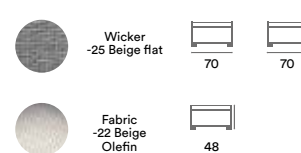

Weston

The Weston series In a contemporary design and beautiful light beige wicker, cushions of high quality in beige olefin fabric with slightly rough structure, legs in lacquered aluminum in matching beige shade, it provides a sense of quality. Weston contains five stackable modules and a coffee table. Which combination you choose, give Weston a generous impression with room for many. From Ninja series in the same wicker can complement your furniture with a dining group.

3468HV-25-22 Weston end piece

3465-25-22 Weston corner

3464-25-22 Weston center piece

3467-25-22 Weston footstool

3466-25 Weston coffee table With glass

New!

1232-7 Weston sofa cover PVC backing

New!