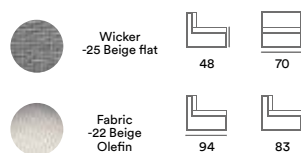

3467-25-22 Weston footstool