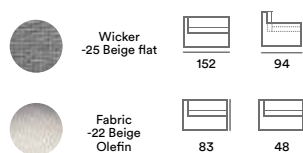

3468HV-25-22 Weston end piece