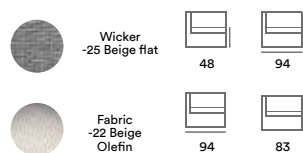

3464-25-22 Weston center piece