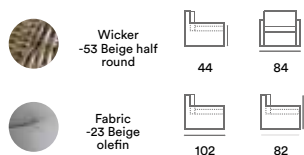

Vallejo

Vallejo – lounge furniture with generous dimensions that is an invitation to many hours of pleasant relaxation. Nordic light in both colour and form and excellent in combination with our Vidos table in teak. Synthetic wicker in mixed shades of beige woven onto an aluminium frame, cushions in high quality olefin fabric.

5625H-53-23 Vallejo end piece

5625V-53-23 Vallejo end piece

5625-53-23 Vallejo corner

5624-53-23 Vallejo center piece

5621-53-23 Vallejo armchair

5626-53 Pasadena storagebox

5626-62 Pasadena storagebox