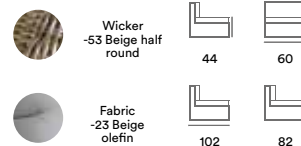

Vallejo

Vallejo – lounge furniture with generous dimensions that is an invitation to many hours of pleasant relaxation. Nordic light in both colour and form and excellent in combination with our Vidos table in teak. Synthetic wicker in mixed shades of beige woven onto an aluminium frame, cushions in high quality olefin fabric.

5625H-53-23 Vallejo end piece

5625V-53-23 Vallejo end piece

5625-53-23 Vallejo corner

5624-53-23 Vallejo center piece

5621-53-23 Vallejo armchair

5626-53 Pasadena storagebox

5626-62 Pasadena storagebox