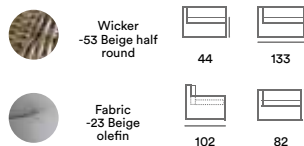

Vallejo

Vallejo – lounge furniture with generous dimensions that is an invitation to many hours of pleasant relaxation. Nordic light in both colour and form and excellent in combination with our Vidos table in teak. Synthetic wicker in mixed shades of beige woven onto an aluminium frame, cushions in high quality olefin fabric.

5625H-53-23 Vallejo end piece

5625V-53-23 Vallejo end piece

5625-53-23 Vallejo corner

5624-53-23 Vallejo center piece

5621-53-23 Vallejo armchair

5626-53 Pasadena storagebox

5626-62 Pasadena storagebox