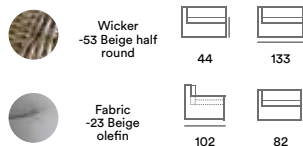

Vallejo

Vallejo – lounge furniture with generous dimensions that is an invitation to many hours of pleasant relaxation. Nordic light in both colour and form and excellent in combination with our Vidos table in teak. Synthetic wicker in mixed shades of beige woven onto an aluminium frame, cushions in high quality olefin fabric.

5625H-53-23 Vallejo end piece

5625V-53-23 Vallejo end piece

5625-53-23 Vallejo corner

5624-53-23 Vallejo center piece

5621-53-23 Vallejo armchair

5626-53 Pasadena storagebox

5626-62 Pasadena storagebox