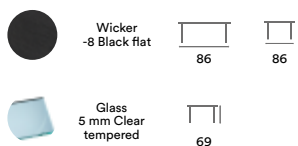

2316S-8 Soho coffee table
With glass