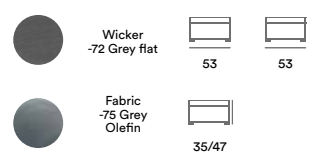

2315SHV-72-75 Soho end piece

2315S-72-75 Soho corner

2314S-72-75 Soho center piece

2313S-72-75 Soho 3-seater sofa

2311S-72-75 Soho armchair

2321S-72-75 Soho stool/table With cushion and glass

2317S-72 Soho coffee table With glass