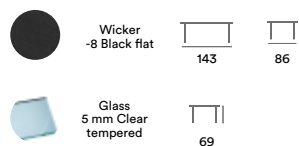

2311S-8-75 Soho armchair

2321S-8-75 Soho stool/table
With cushion and glass

2317S-8 Soho coffee table
With glass

2316S-8 Soho coffee table
With glass

2318S-8-75 Soho lounger
With wheels. Cushion incl.

2312S-8 Soho storage box