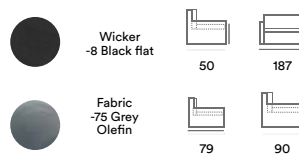

2316S-72 Soho coffee table With glass

2318S-72-75 Soho lounger With wheels. Cushion incl.

2312S-72 Soho storage box

2315SHV-8-75 Soho end piece

2315S-8-75 Soho corner

2314S-8-75 Soho center piece

2313S-8-75 Soho 3-seater sofa