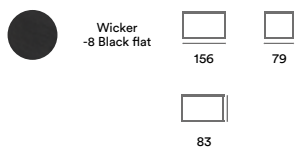

2311S-8-75 Soho armchair

2321S-8-75 Soho stool/table
With cushion and glass

2317S-8 Soho coffee table
With glass

2316S-8 Soho coffee table
With glass

2318S-8-75 Soho lounger
With wheels. Cushion incl.

2312S-8 Soho storage box