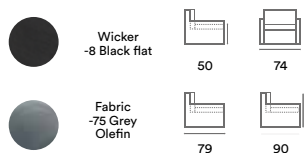

2321S-8-75 Soho stool/table
With cushion and glass