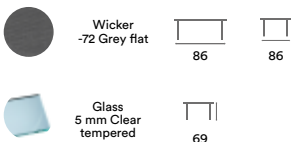

2315SHV-72-75 Soho end piece

2315S-72-75 Soho corner

2314S-72-75 Soho center piece

2313S-72-75 Soho 3-seater sofa

2311S-72-75 Soho armchair

2321S-72-75 Soho stool/table With cushion and glass

2317S-72 Soho coffee table With glass