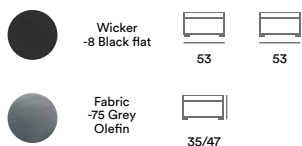

2317S-8 Soho coffee table
With glass