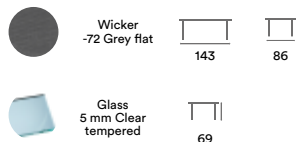

2318S-72-75 Soho lounger With wheels. Cushion incl.