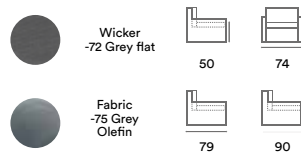

2316S-23-6 Soho coffee table

	Wicker -23 Beige flat		
		143	86
	Nonwood -6 Brown		
		69	

**2318S-23-22 Soho lounge
With wheels. Cushion incl.**

	Wicker -23 Beige flat		
		60	193
	Fabric -22 Beige Olefin		
		96	33

2315SHV-72-75 Soho end piece

2315S-72-75 Soho corner

2314S-72-75 Soho center piece

2313S-72-75 Soho 3-seater sofa

2311S-72-75 Soho armchair

2321S-72-75 Soho stool/table With cushion and glass

2317S-72 Soho coffee table With glass