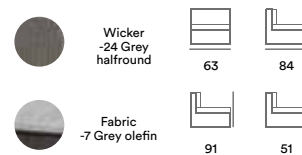

## Pompano

Imagine a wonderful meal in comfortable furnitures and then the possibility to stay seated at the same place for the rest of the evening. Then Pompano is the perfect choice for you! One of our synthetic wicker series with a slightly higher table and back with very comfy cushions. The range includes both buildable parts, 3-seater sofa, armchair and tables in two different sizes.

**4515HV-24-7 Pompano end section**

**4515-24-7 Pompano corner**

**4514S-24-7 Pompano middle**

**4513-24-7 Pompano 3-seater**

**4511-24-7 Pompano armchair**

**4517S-24 Pompano sofa table  
With glass**

**4516-24 Pompano sofa table  
With glass**