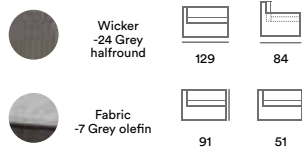

## Pompano

Imagine a wonderful meal in comfortable furnitures and then the possibility to stay seated at the same place for the rest of the evening. Then Pompano is the perfect choice for you! One of our synthetic wicker series with a slightly higher table and back with very comfy cushions. The range includes both buildable parts, 3-seater sofa, armchair and tables in two different sizes.

**4515HV-24-7 Pompano end section**

**4515-24-7 Pompano corner**

**4514S-24-7 Pompano middle**

**4513-24-7 Pompano 3-seater**

**4511-24-7 Pompano armchair**

**4517S-24 Pompano sofa table  
With glass**

**4516-24 Pompano sofa table  
With glass**