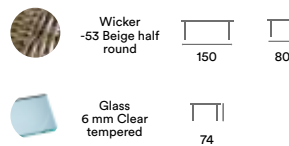

5526-53 Modesto dining table
With glass