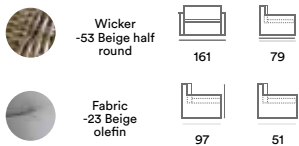

5523-53-23 Modesto 3-seater sofa