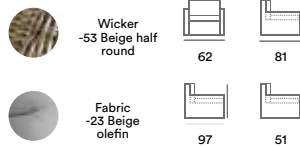

5521-53-23 Modesto armchair