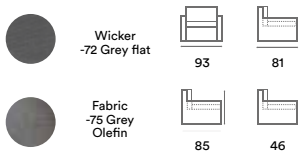

2415SHV-68-26 Madison end piece

2415S-68-26 Madison corner

2414S-68-26 Madison center piece

2410-68 Madison coffee table With glass

2411S-68-26 Madison armchair

2418S-68-26 Madison stool/table

2416S-68 Madison coffee table With glass

24150S-72-71 Madison set

2415SHV-72-71 Madison end piece

2415S-72-71 Madison corner

2414S-72-71 Madison center piece

2411S-72-71 Madison armchair

2418S-72-71 Madison stool/table
With cushion and glass

2410S-72 Madison coffee table
With glass