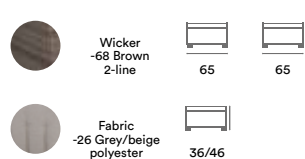

2415SHV-68-26 Madison end piece

2415S-68-26 Madison corner

2414S-68-26 Madison center piece

2410-68 Madison coffee table With glass

2411S-68-26 Madison armchair

2418S-68-26 Madison stool/table

2416S-68 Madison coffee table With glass

24150S-72-71 Madison set

2415SHV-72-71 Madison end piece

2415S-72-71 Madison corner

2414S-72-71 Madison center piece

2411S-72-71 Madison armchair

2418S-72-71 Madison stool/table
With cushion and glass

2410S-72 Madison coffee table
With glass