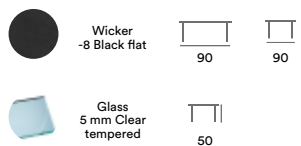

2416S-8 Madison coffee table
With glass