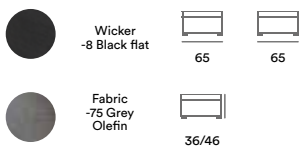

2416S-72 Madison coffee table
With glass

2415SHV-8-71 Madison end piece

2415S-8-71 Madison corner

2411S-8-71 Madison armchair

2414S-8-71 Madison center piece

2418S-8-71 Madison stool/table
With cushion and glass