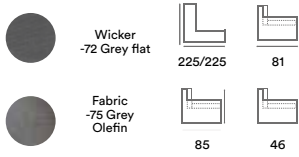

2415SHV-72-71 Madison end piece