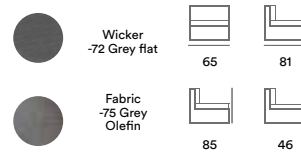

2415SHV-68-26 Madison end piece

2415S-68-26 Madison corner

2414S-68-26 Madison center piece

2410-68 Madison coffee table With glass

2411S-68-26 Madison armchair

2418S-68-26 Madison stool/table

2416S-68 Madison coffee table With glass

24150S-72-71 Madison set

2415SHV-72-71 Madison end piece

2415S-72-71 Madison corner

2414S-72-71 Madison center piece

2411S-72-71 Madison armchair

2418S-72-71 Madison stool/table
With cushion and glass

2410S-72 Madison coffee table
With glass