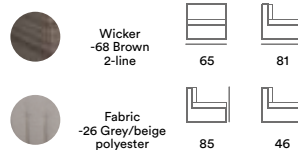

Madison

Comfortable lounge suite with many possible combinations. Available in three colour combinations – brown/beige, grey/grey and black/grey. There is a separate armchair and footstool as well as two sizes of tables.

2415SHV-68-26 Madison end piece

2415S-68-26 Madison corner

2414S-68-26 Madison center piece

2410-68 Madison coffee table With glass

2411S-68-26 Madison armchair

2418S-68-26 Madison stool/table

2416S-68 Madison coffee table With glass