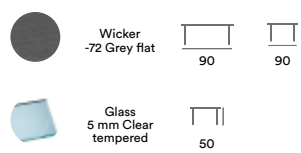

2415SHV-68-26 Madison end piece

2415S-68-26 Madison corner

2414S-68-26 Madison center piece

2410-68 Madison coffee table With glass

2411S-68-26 Madison armchair

2418S-68-26 Madison stool/table

2416S-68 Madison coffee table With glass

24150S-72-71 Madison set

2415SHV-72-71 Madison end piece

2415S-72-71 Madison corner

2414S-72-71 Madison center piece

2411S-72-71 Madison armchair

2418S-72-71 Madison stool/table
With cushion and glass

2410S-72 Madison coffee table
With glass