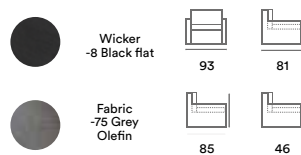

2416S-72 Madison coffee table
With glass

2415SHV-8-71 Madison end piece

2415S-8-71 Madison corner

2411S-8-71 Madison armchair

2414S-8-71 Madison center piece

2418S-8-71 Madison stool/table
With cushion and glass