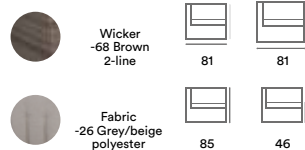

Madison

Comfortable lounge suite with many possible combinations. Available in three colour combinations – brown/beige, grey/grey and black/grey. There is a separate armchair and footstool as well as two sizes of tables.

2415SHV-68-26 Madison end piece

2415S-68-26 Madison corner

2414S-68-26 Madison center piece

2410-68 Madison coffee table With glass

2411S-68-26 Madison armchair

2418S-68-26 Madison stool/table

2416S-68 Madison coffee table With glass