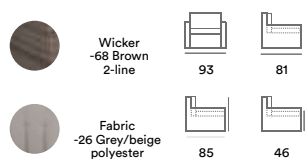

2415SHV-68-26 Madison end piece

2415S-68-26 Madison corner

2414S-68-26 Madison center piece

2410-68 Madison coffee table With glass

2411S-68-26 Madison armchair

2418S-68-26 Madison stool/table

2416S-68 Madison coffee table With glass