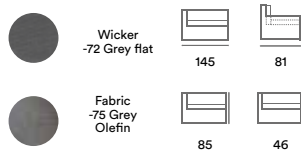

2415S-72-71 Madison corner