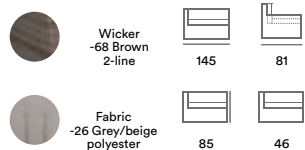

Madison

Comfortable lounge suite with many possible combinations. Available in three colour combinations – brown/beige, grey/grey and black/grey. There is a separate armchair and footstool as well as two sizes of tables.

2415SHV-68-26 Madison end piece

2415S-68-26 Madison corner

2414S-68-26 Madison center piece

2410-68 Madison coffee table With glass

2411S-68-26 Madison armchair

2418S-68-26 Madison stool/table

2416S-68 Madison coffee table With glass