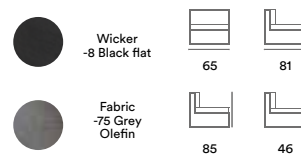

2416S-72 Madison coffee table
With glass

2415SHV-8-71 Madison end piece

2415S-8-71 Madison corner

2411S-8-71 Madison armchair

2414S-8-71 Madison center piece

2418S-8-71 Madison stool/table
With cushion and glass