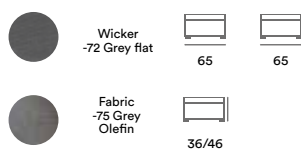

2415SHV-68-26 Madison end piece

2415S-68-26 Madison corner

2414S-68-26 Madison center piece

2410-68 Madison coffee table With glass

2411S-68-26 Madison armchair

2418S-68-26 Madison stool/table

2416S-68 Madison coffee table With glass

24150S-72-71 Madison set

2415SHV-72-71 Madison end piece

2415S-72-71 Madison corner

2414S-72-71 Madison center piece

2411S-72-71 Madison armchair

2418S-72-71 Madison stool/table
With cushion and glass

2410S-72 Madison coffee table
With glass