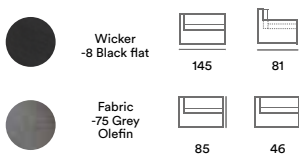

2415S-8-71 Madison corner