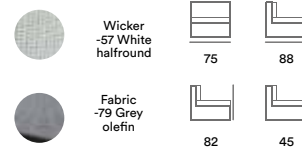

## Louisiana

Elegant modular group with the potential for creating your own favourite configuration. The group consists of three modules, a large and a small table. Whitewashed wicker and thick comfortable grey, lightfast, fabric cushions with buttons on the back cushions for the best possible comfort.

**2518HV-57-79 Louisiana end piece**

**2515-57-79 Louisiana corner**

**2514-57-79 Louisiana center piece**

**3556-57 Louisiana coffee table With glass**

**3558-57 Louisiana coffee table With glass**