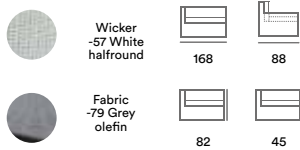

## Louisiana

Elegant modular group with the potential for creating your own favourite configuration. The group consists of three modules, a large and a small table. Whitewashed wicker and thick comfortable grey, lightfast, fabric cushions with buttons on the back cushions for the best possible comfort.

**2518HV-57-79 Louisiana end piece**

**2515-57-79 Louisiana corner**

**2514-57-79 Louisiana center piece**

**3556-57 Louisiana coffee table With glass**

**3558-57 Louisiana coffee table With glass**