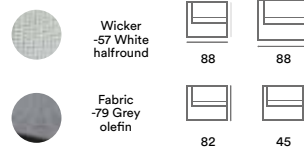

## Louisiana

Elegant modular group with the potential for creating your own favourite configuration. The group consists of three modules, a large and a small table. Whitewashed wicker and thick comfortable grey, lightfast, fabric cushions with buttons on the back cushions for the best possible comfort.

**2518HV-57-79 Louisiana end piece**

**2515-57-79 Louisiana corner**

**2514-57-79 Louisiana center piece**

**3556-57 Louisiana coffee table With glass**

**3558-57 Louisiana coffee table With glass**