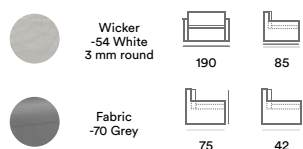

10623-54-70 Loria 3-seater sofa