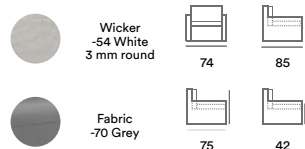

10621-54-70 Loria armchair