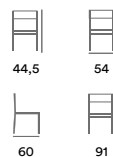

Wicker  
Natural  
colored 3 mm  
round

91 47  
60 44

**1071-8 Angelica dining chair**  
Stackable

Wicker  
Natural  
colored 3 mm  
round

44,5 54  
60 91

**1072 Angelica armchair**  
Stackable

Wicker  
-8 Black 3 mm  
round