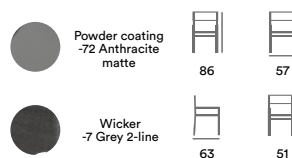

**2873-72-7 Calais armchair
With cushion**