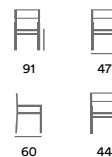

Wicker  
Natural  
colored 3 mm  
round

91 47  
60 44

**1071-8 Angelica dining chair**  
Stackable

Wicker  
Natural  
colored 3 mm  
round

44,5 54  
60 91

**1072 Angelica armchair**  
Stackable

Wicker  
-8 Black 3 mm  
round