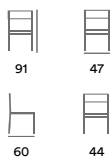

Wicker
Natural
colored 3 mm
round

91 47
60 44