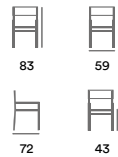

AI

New!

**2131 Lilly armchair**  
Without cushion

Wicker  
Natural  
colored 3 mm  
round

83 59  
72 43

**2131-25 Lilly armchair**  
Without cushion

Wicker  
-25 Beige 3  
mm round

83 59  
72 43

**2131-66 Lilly armchair**  
Without cushion

Wicker  
-66 Dark  
natural 3  
mm colored  
round

83 59  
72 43

**2131-7 Lilly armchair**  
Without cushion

Wicker  
-7 Grey 3 mm  
round

83 59  
72 43