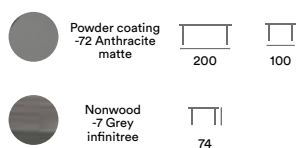

2870-72-7 Calais dining table