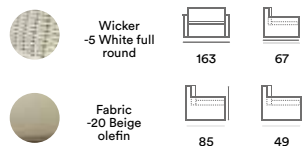

5691-5-20 Beatrice armchair
With cushion