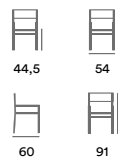

Wicker
-8 Black 3 mm
round