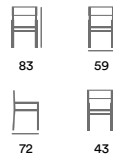

AI

New!

**2131 Lilly armchair**  
Without cushion

Wicker  
Natural  
colored 3 mm  
round

83 59  
72 43

**2131-25 Lilly armchair**  
Without cushion

Wicker  
-25 Beige 3  
mm round

83 59  
72 43