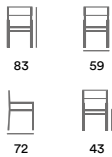

AI

New!

**2131 Lilly armchair**  
Without cushion

Wicker  
Natural  
colored 3 mm  
round

83 59  
72 43

**2131-25 Lilly armchair**  
Without cushion

Wicker  
-25 Beige 3  
mm round

83 59  
72 43