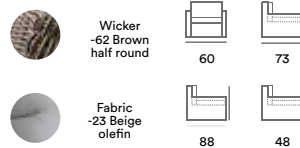

5541-62-23 Catherine armchair
With cushion