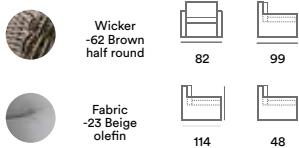

5531-62-23 Catherine armchair
With cushion