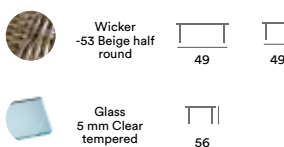

5531-62-23 Catherine armchair
With cushion

5537-62-23 Catherine footstool
With cushion

5541-62-23 Catherine armchair
With cushion

5536-62 Catherine side table
With glass

5536-53 Catherine side table
With glass

5536-74 Catherine side table
With glass

370-23 Catherine back cushion
for armchair 5541-62-23

371-23 Catherine seat cushion
for armchair 5541-62-23