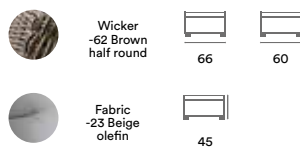

5537-62-23 Catherine footstool
With cushion