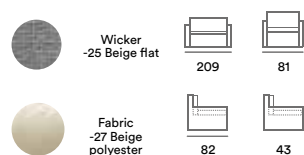

Canby

Canby available as a set of three-seater and a two-seater endsection and a table 78 x 78 cm height 50 cm, as well as a sofa set with 3-seater sofa, two armchairs and a table 130 x 60 cm height 45 cm. Two colors, beige with beige cushion and grey with grey cushion.

New!

3669-25-27 Canby set

New!

3679-25-27 Canby set

New!

3669-73-72 Canby set

New!

3679-73-72 Canby set