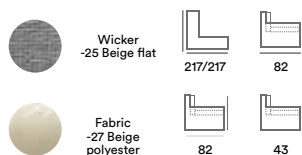

Canby

Canby available as a set of three-seater and a two-seater endsection and a table 78 x 78 cm height 50 cm, as well as a sofa set with 3-seater sofa, two armchairs and a table 130 x 60 cm height 45 cm. Two colors, beige with beige cushion and grey with grey cushion.

New!

New!

New!

New!