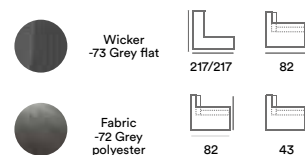

Canby

Canby available as a set of three-seater and a two-seater endsection and a table 78 x 78 cm height 50 cm, as well as a sofa set with 3-seater sofa, two armchairs and a table 130 x 60 cm height 45 cm. Two colors, beige with beige cushion and grey with grey cushion.

New!

3669-25-27 Canby set

New!

3679-25-27 Canby set

New!

3669-73-72 Canby set

New!

3679-73-72 Canby set