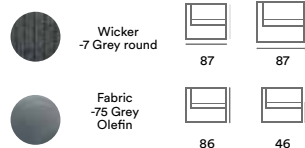

Brookline

Brookline is a complete series where you either can create your own combination from the different sofa modules or a classic lounge suite. Either way, Brookline is easy to position because of its neat size without compromising with the comfort. This series is made of grey wicker and grey olefin cushions are included.

4805HV-7-75 Brookline end piece

4805-7-75 Brookline corner

4804-7-75 Brookline center piece

4807-7-75 Brookline footstool

4803-7-75 Brookline 3-seater sofa

4801-7-75 Brookline armchair