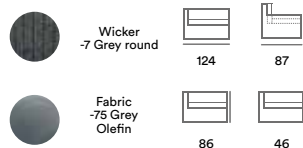

Brookline

Brookline is a complete series where you either can create your own combination from the different sofa modules or a classic lounge suite. Either way, Brookline is easy to position because of its neat size without compromising with the comfort. This series is made of grey wicker and grey olefin cushions are included.

4805HV-7-75 Brookline end piece

4805-7-75 Brookline corner

4804-7-75 Brookline center piece

4807-7-75 Brookline footstool

4803-7-75 Brookline 3-seater sofa

4801-7-75 Brookline armchair