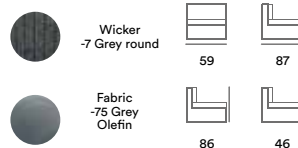

Brookline

Brookline is a complete series where you either can create your own combination from the different sofa modules or a classic lounge suite. Either way, Brookline is easy to position because of its neat size without compromising with the comfort. This series is made of grey wicker and grey olefin cushions are included.

4805HV-7-75 Brookline end piece

4805-7-75 Brookline corner

4804-7-75 Brookline center piece

4807-7-75 Brookline footstool

4803-7-75 Brookline 3-seater sofa

4801-7-75 Brookline armchair