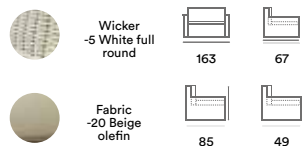

## Beatrice

Beatrice with influences from the past and sparsely woven 5.3 mm synthetic rattan on a frame of aluminium. Comfortable series for dinners or coffee with a 3-seater sofa, armchair, dining chair and table in various configurations. Cushions included.

**5693-5-20 Beatrice 3-seater sofa**  
With cushion

**5691-5-20 Beatrice armchair**  
With cushion

**5691-60-20 Beatrice armchair**  
With cushion

**5692-5-20 Beatrice dining chair**  
With cushion

**5698-5 Beatrice side table**  
With glass