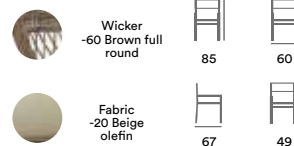

## Beatrice

Beatrice with influences from the past and sparsely woven 5.3 mm synthetic rattan on a frame of aluminium. Comfortable series for dinners or coffee with a 3-seater sofa, armchair, dining chair and table in various configurations. Cushions included.

**5693-5-20 Beatrice 3-seater sofa**  
With cushion

**5691-5-20 Beatrice armchair**  
With cushion

**5691-60-20 Beatrice armchair**  
With cushion

**5692-5-20 Beatrice dining chair**  
With cushion

**5698-5 Beatrice side table**  
With glass