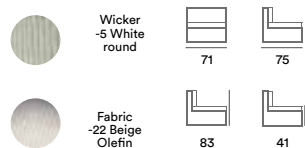

## Ajaccio

Ajaccio combines aluminum and wicker, with round shaped legs and soft curves. The cushions are beautifully structured in a olefin fabric. Overall a very modern design with a slight retro feeling. Ajaccio is buildable, so you can easily create your own combination. The generous table has dimensions of 105 x 105 cm, white with a tempered glass top. Cushions with high density foam.

4755HVV-50-5-22 Ajaccio set

4754-50-5-22 Ajaccio center piece

Table is not included in the set.

4755HVV-50-7-7 Ajaccio set

4754-50-7-7 Ajaccio center piece

4756-50 Ajaccio coffee table  
With glass