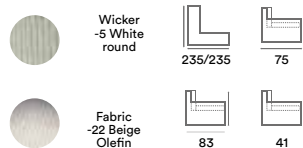

## Ajaccio

Ajaccio combines aluminum and wicker, with round shaped legs and soft curves. The cushions are beautifully structured in a olefin fabric. Overall a very modern design with a slight retro feeling. Ajaccio is buildable, so you can easily create your own combination. The generous table has dimensions of 105 x 105 cm, white with a tempered glass top. Cushions with high density foam.

4755HVV-50-5-22 Ajaccio set

4754-50-5-22 Ajaccio center piece

Table is not included in the set.

4755HVV-50-7-7 Ajaccio set

4754-50-7-7 Ajaccio center piece

4756-50 Ajaccio coffee table  
With glass