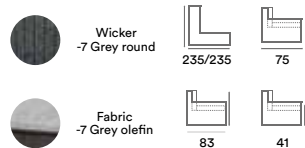

## Ajaccio

Ajaccio combines aluminum and wicker, with round shaped legs and soft curves. The cushions are beautifully structured in a olefin fabric. Overall a very modern design with a slight retro feeling. Ajaccio is buildable, so you can easily create your own combination. The generous table has dimensions of 105 x 105 cm, white with a tempered glass top. Cushions with high density foam.

4755HVV-50-5-22 Ajaccio set

4754-50-5-22 Ajaccio center piece

Table is not included in the set.

4755HVV-50-7-7 Ajaccio set

4754-50-7-7 Ajaccio center piece

4756-50 Ajaccio coffee table  
With glass