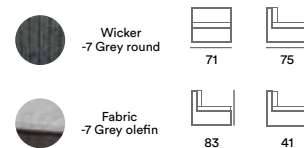

## Ajaccio

Ajaccio combines aluminum and wicker, with round shaped legs and soft curves. The cushions are beautifully structured in a olefin fabric. Overall a very modern design with a slight retro feeling. Ajaccio is buildable, so you can easily create your own combination. The generous table has dimensions of 105 x 105 cm, white with a tempered glass top. Cushions with high density foam.

4755HVV-50-5-22 Ajaccio set

4754-50-5-22 Ajaccio center piece

Table is not included in the set.

4755HVV-50-7-7 Ajaccio set

4754-50-7-7 Ajaccio center piece

4756-50 Ajaccio coffee table  
With glass